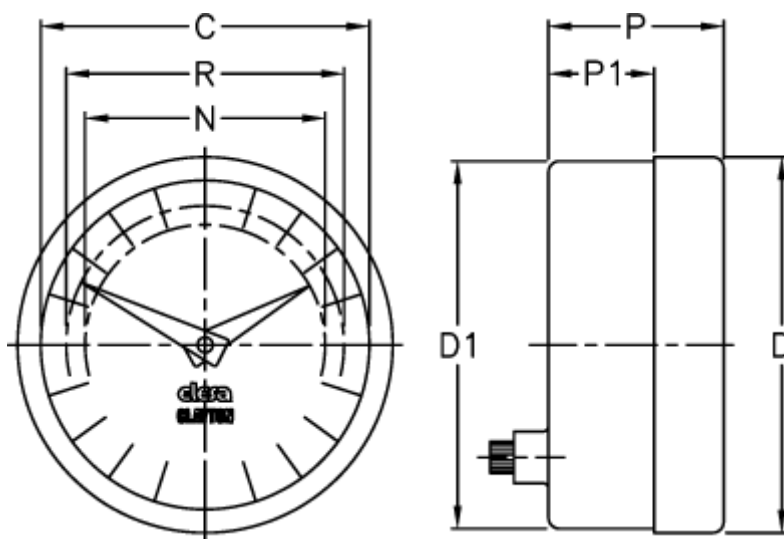

Article number: 2307074122

Description: E+G Positive drive indicator
PA11-0100-S

Measures

C = 42
D = 49.8
d1 = 48.2
N = 30
P = 30
P1 = 23
R = 37